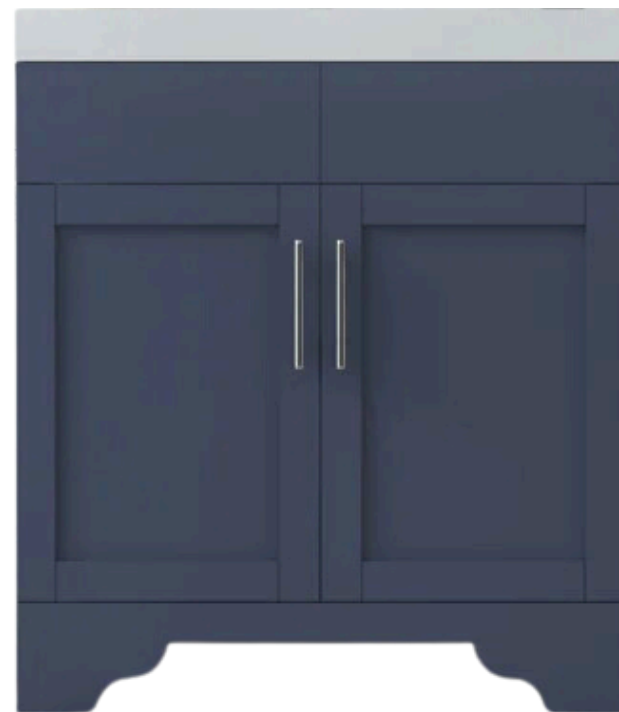

- Black plumbing Fixtures throughout

- Navy Vanity Cabinet