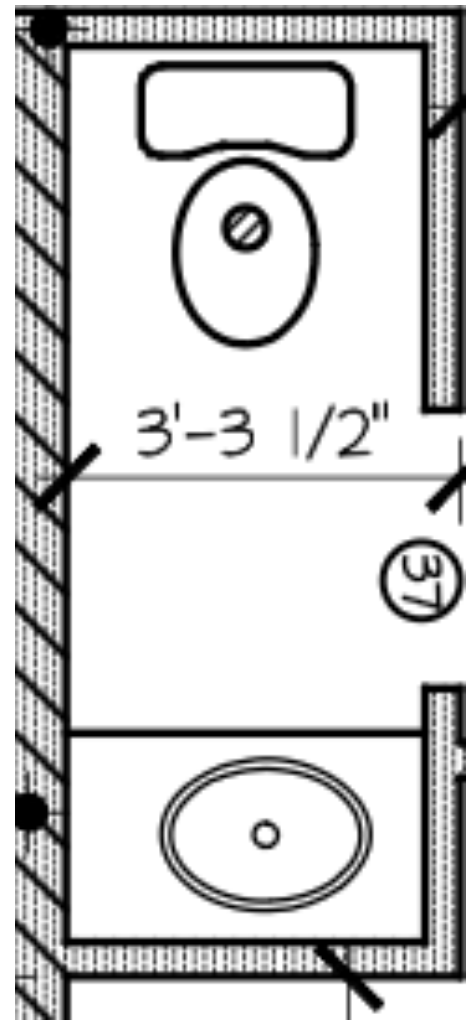

POWDER ROOMS