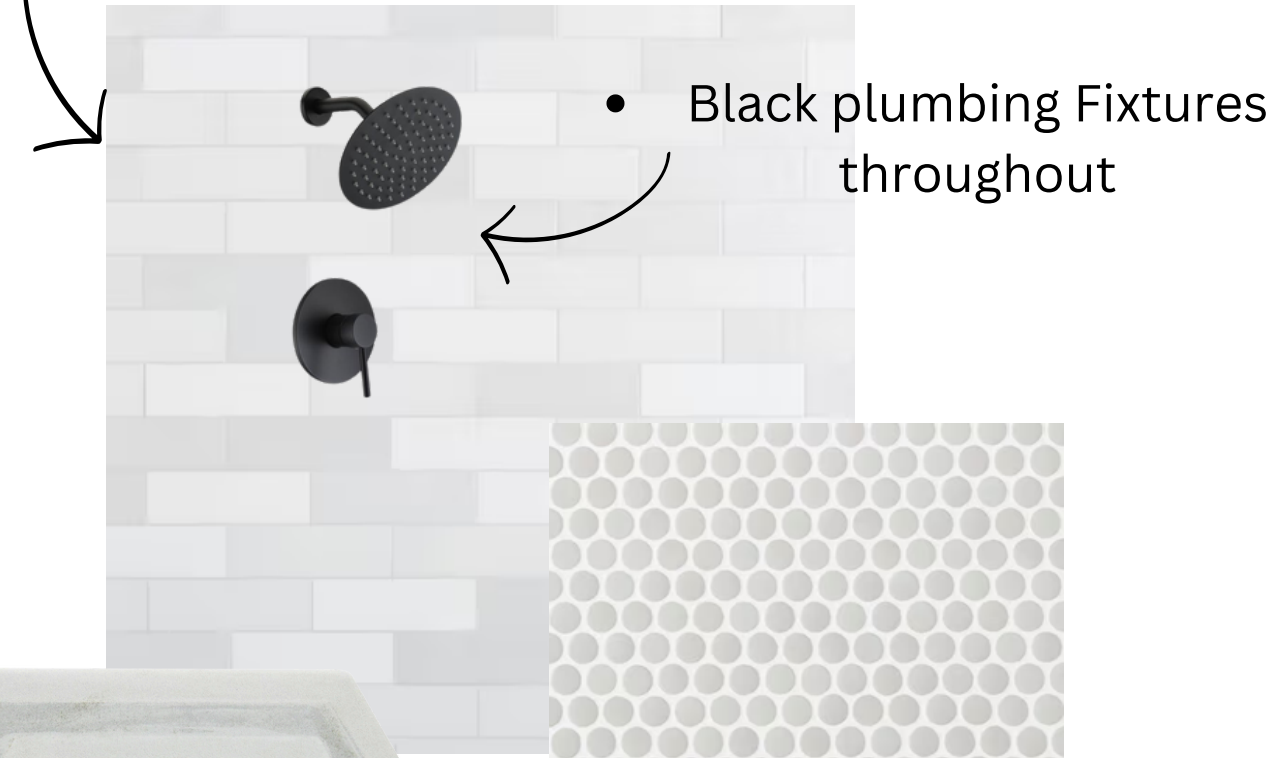

- White Vanity Cabinet

Shower Surround Tile