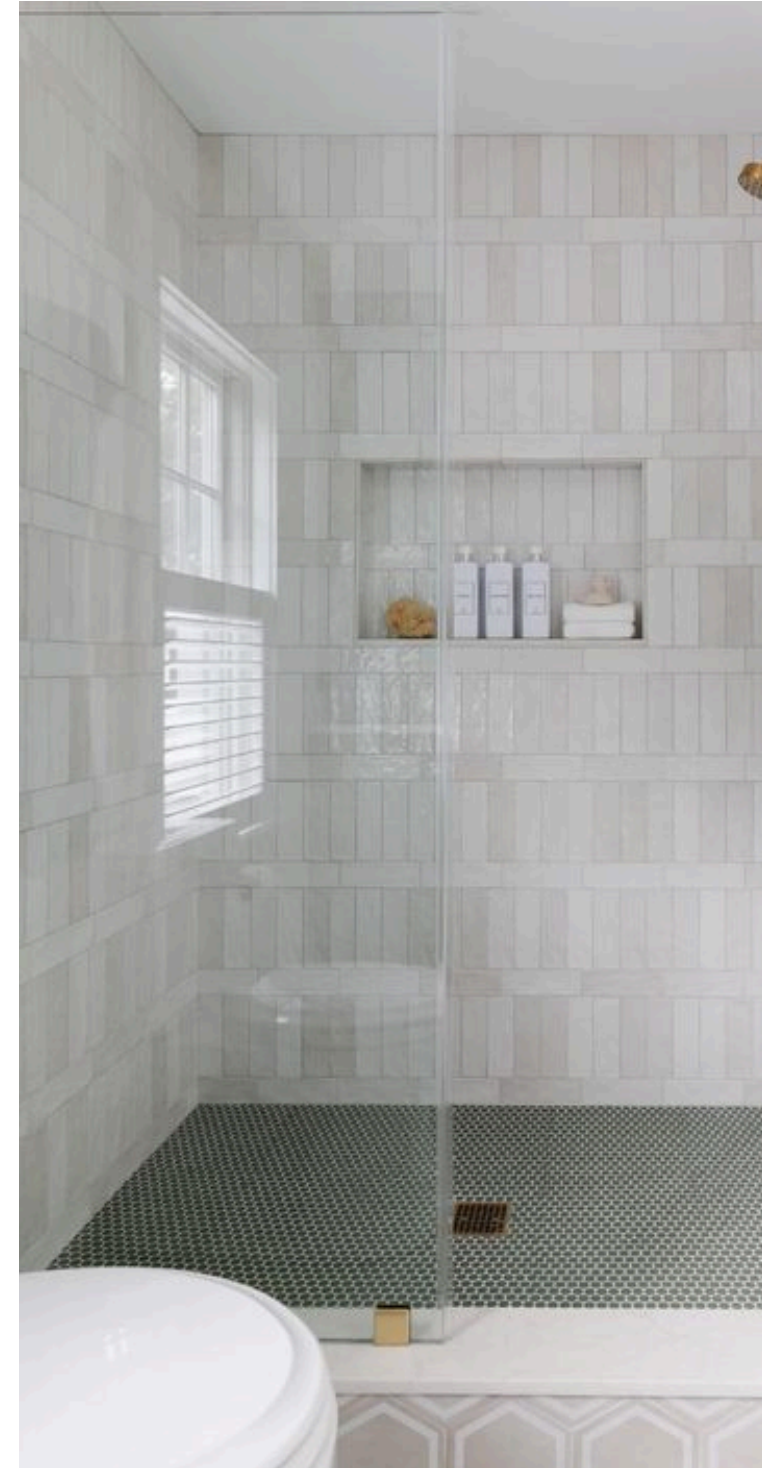

Backsplash

PRIMARY BATHROOM

- Black plumbing Fixtures throughout

• White Oak Vanity Cabinet

Black Cabinet Hardware

Floor Tile

Shower Surround Tile

Shower Floor Tile

FIRST FLOOR BATHROOM

- White Vanity Cabinet

Shower Surround Tile

Floor Tile

Shower Floor Tile

Tile pattern Example

BATHROOM 3 - UPSTAIRS HALL

- Black plumbing Fixtures throughout

- Navy Vanity Cabinet

- Black Cabinet Hardware

Shower Surround Tile

Tile pattern Example

BATHROOM 4 - UPSTAIRS (TUB)

- Black plumbing Fixtures throughout

- Gray (Dusk) Vanity Cabinet

Shower Surround Tile

Brick stack as shown

Floor Tile

POWDER ROOMS

- White Vanity Cabinet
- Black plumbing Fixtures/Hardware

Floor Tile