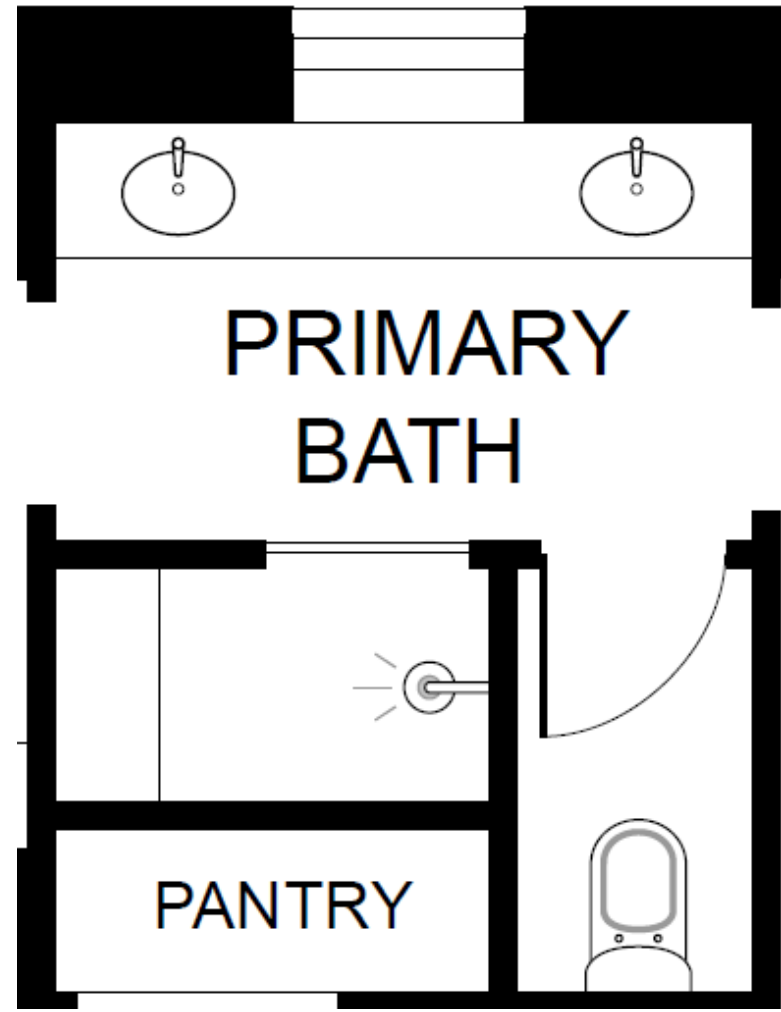

KITCHEN

Kitchen Concept

Black Cabinet Hardware

Pendant Lights

Black Fixtures

Countertops

Cabinet Color

Fireplace Stone

Backsplash

PRIMARY BATHROOM

- Black plumbing Fixtures throughout

• White Oak Vanity Cabinet

Black Cabinet Hardware

Floor Tile

Shower Surround Tile

Shower Floor Tile

FIRST FLOOR BATHROOM

- White Vanity Cabinet

Shower Surround Tile

Floor Tile

Shower Floor Tile

Tile pattern Example

BATHROOM 3 - UPSTAIRS HALL

- Black plumbing Fixtures throughout