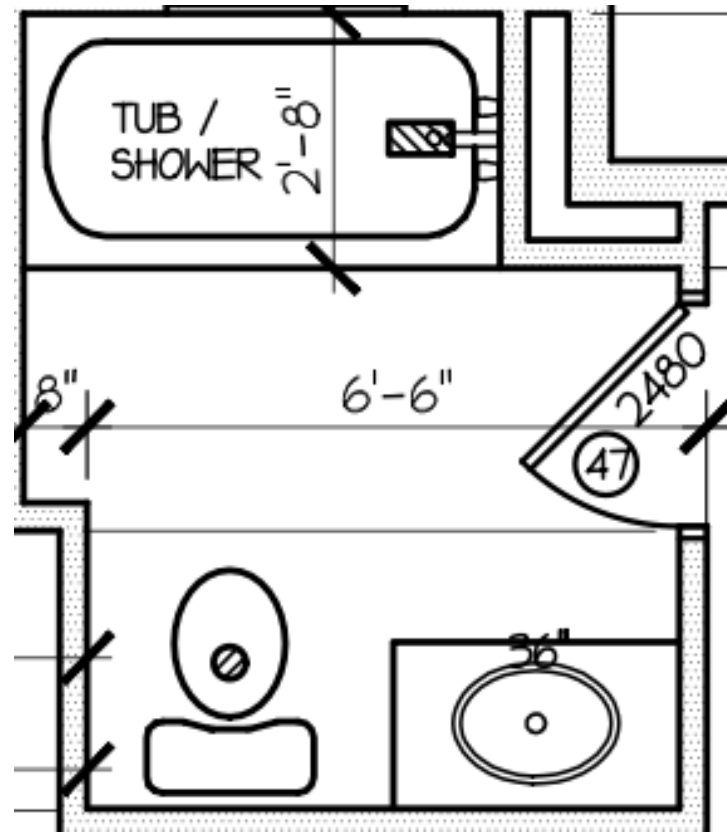

Backsplash

PRIMARY BATHROOM

- Black plumbing Fixtures throughout

• White Oak Vanity Cabinet

Black Cabinet Hardware

Floor Tile

Shower Surround Tile

Shower Floor Tile

FIRST FLOOR BATHROOM

- White Vanity Cabinet

Shower Surround Tile

Floor Tile

Shower Floor Tile

Tile pattern Example

BATHROOM 3 - UPSTAIRS HALL

- Black plumbing Fixtures throughout

- Navy Vanity Cabinet

- Black Cabinet Hardware

Shower Surround Tile

Tile pattern Example

BATHROOM 4 - UPSTAIRS (TUB)

- Black plumbing Fixtures throughout

- Gray (Dusk) Vanity Cabinet

Shower Surround Tile