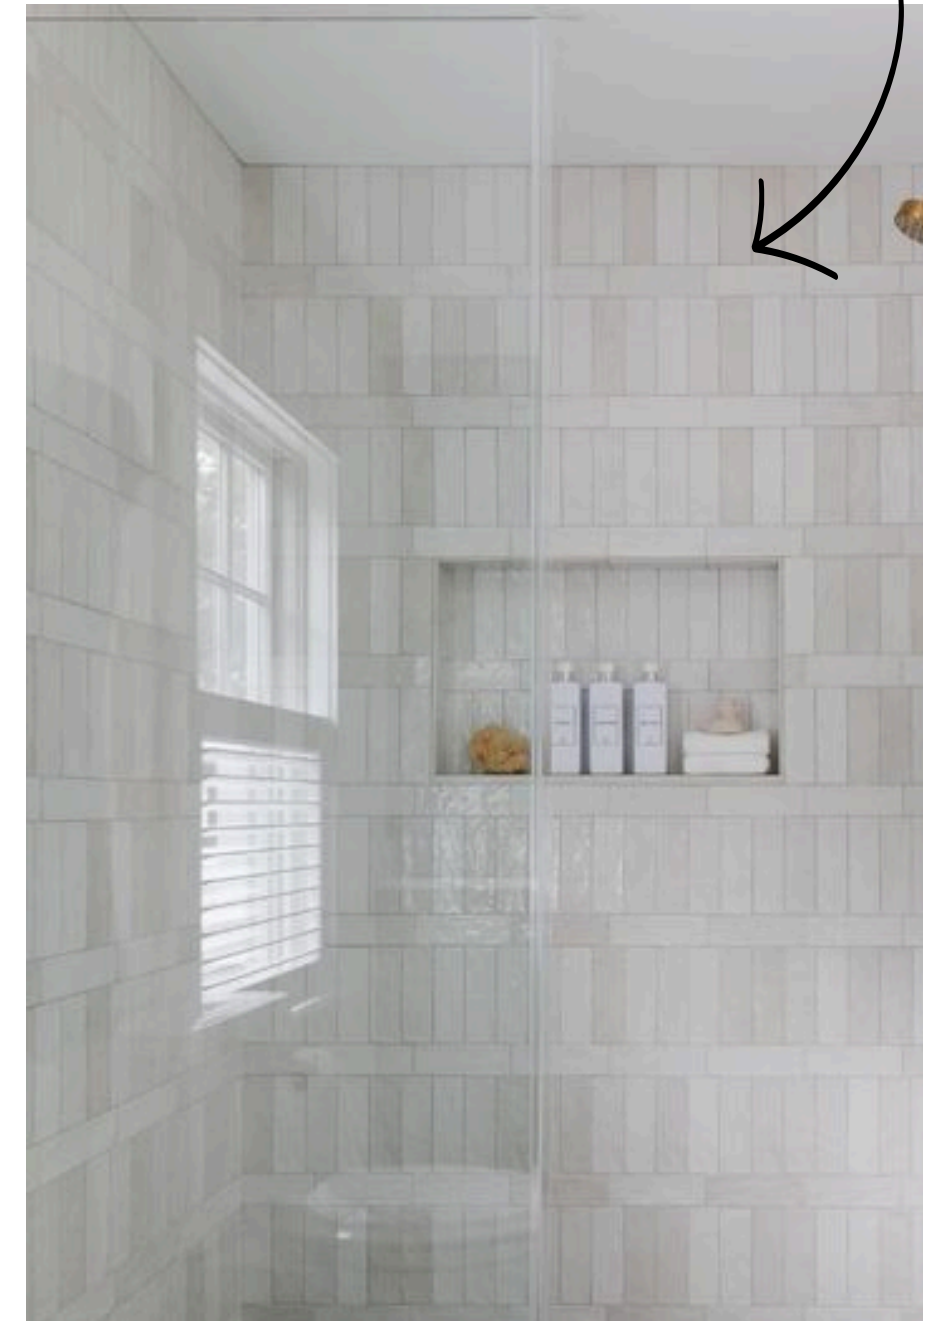

Backsplash

PRIMARY BATHROOM

- Black plumbing Fixtures throughout

• White Oak Vanity Cabinet

Black Cabinet Hardware

Floor Tile

Shower Surround Tile

Shower Floor Tile

FIRST FLOOR BATHROOM

- White Vanity Cabinet

Shower Surround Tile

Floor Tile

Shower Floor Tile

Tile pattern Example

BATHROOM 3 - UPSTAIRS HALL

- Black plumbing Fixtures throughout

- Navy Vanity Cabinet

- Black Cabinet Hardware

Shower Surround Tile

Tile pattern Example

BATHROOM 4 - UPSTAIRS (TUB)

- Black plumbing Fixtures throughout

- Gray (Dusk) Vanity Cabinet

Shower Surround Tile

Brick stack as shown

Floor Tile

POWDER ROOMS

- White Vanity Cabinet
- Black plumbing Fixtures/Hardware

Floor Tile