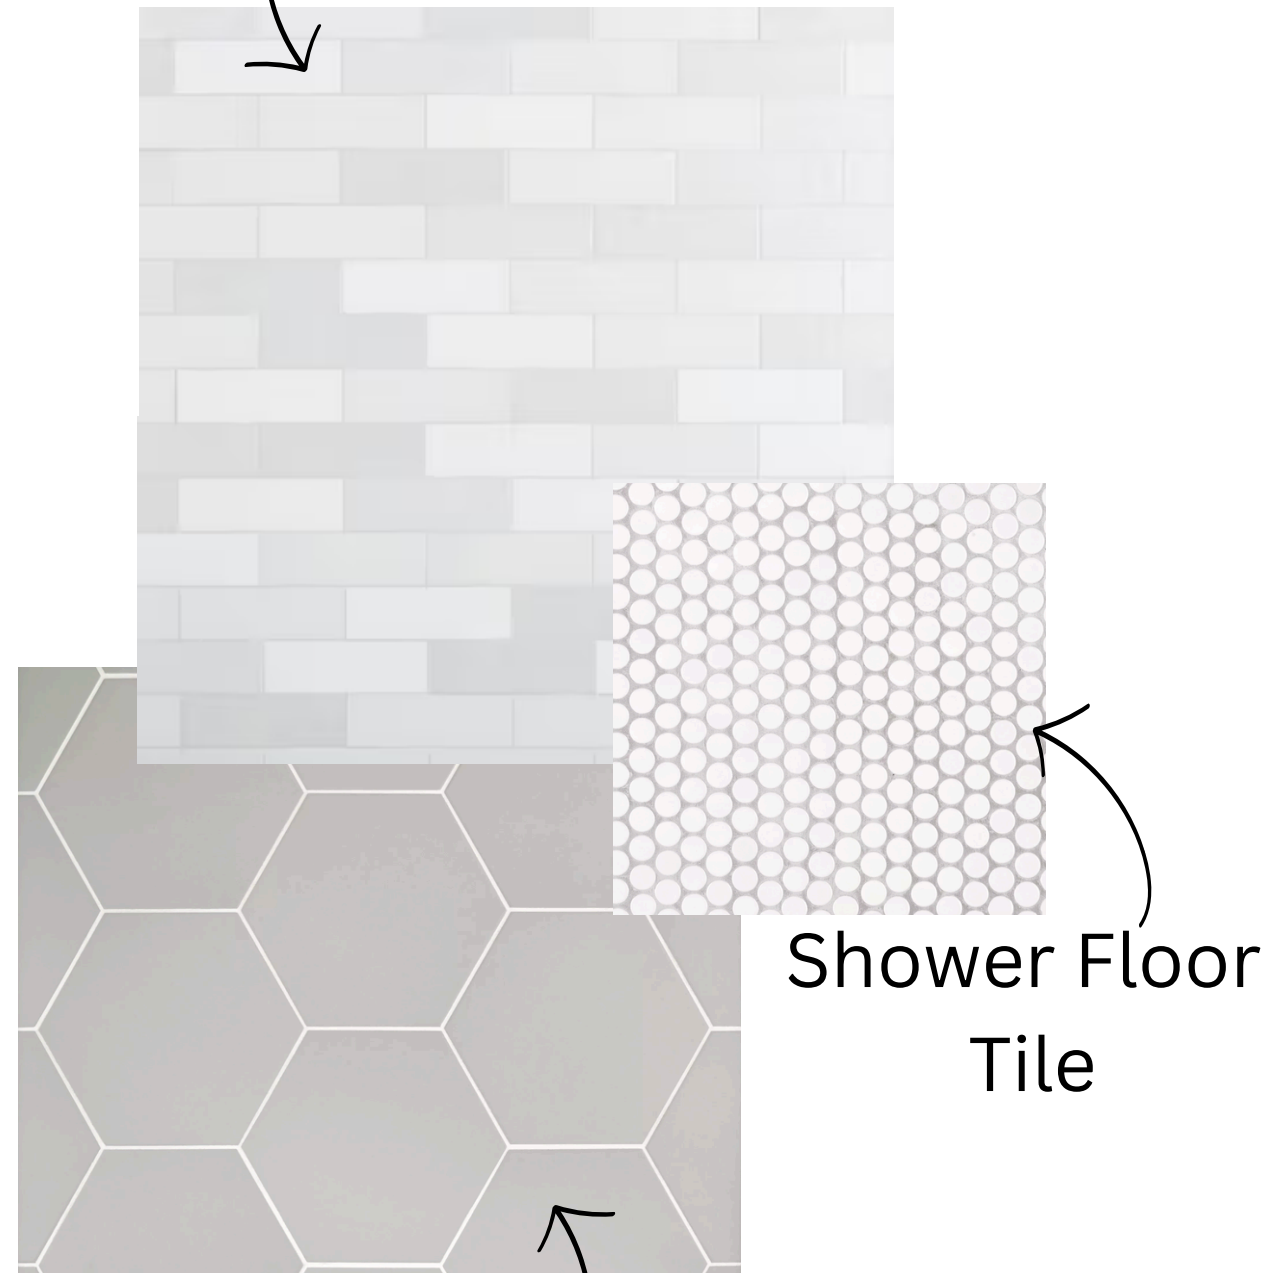

Backsplash

PRIMARY BATHROOM

- Black plumbing Fixtures throughout

• White Oak Vanity Cabinet

Black Cabinet Hardware

Floor Tile

Shower Surround Tile

Shower Floor Tile

FIRST FLOOR BATHROOM

- White Vanity Cabinet

Shower Surround Tile

Floor Tile

Shower Floor Tile

Tile pattern Example

BATHROOM 3 - UPSTAIRS HALL

- Black plumbing Fixtures throughout

- Navy Vanity Cabinet

- Black Cabinet Hardware

Shower Surround Tile

Tile pattern Example

BATHROOM 4 - UPSTAIRS (TUB)

- Black plumbing Fixtures throughout

- Gray (Dusk) Vanity Cabinet

Shower Surround Tile